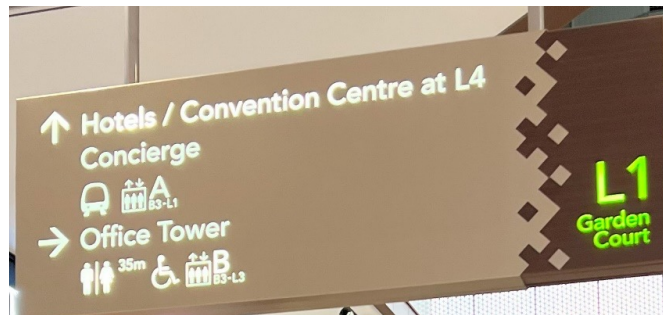

Map of hotels and convention centre

- 1) Fairmont Singapore
- 2) Swissotel The Stamford
- 3) Grand Park City Hall
- 4) Carlton Hotel Singapore
- 5) 30 Bencoolen
- 6) Hotel Royal @ Queens
- 7) V Hotel Bencoolen
- 8) Hotel Mi Bencoolen

Upon arriving at Raffles City, you will see the restaurant 'Brotzeit', then proceed right towards Raffles City Entrance

Head into Raffles City

Proceed down corridor

Lululemon will be at the end of the corridor
Proceed towards the set of escalators

Follow the signage

Continue left according to the signage towards Convention Centre

Upon reaching COS, follow the signage and continue straight towards convention centre (towards Rolex)

At Rolex, turn left into the alley (Peacock Alley)
Head to the end of the alley

At the end of Peacock Alley, turn right (toward Swissotel Lobby) and
proceed down the corridor

Turn right at the end of the corridor and proceed up the escalators
(Escalators beside TWG)

Proceed up another set of escalators to arrive at Raffles City
Convention Centre