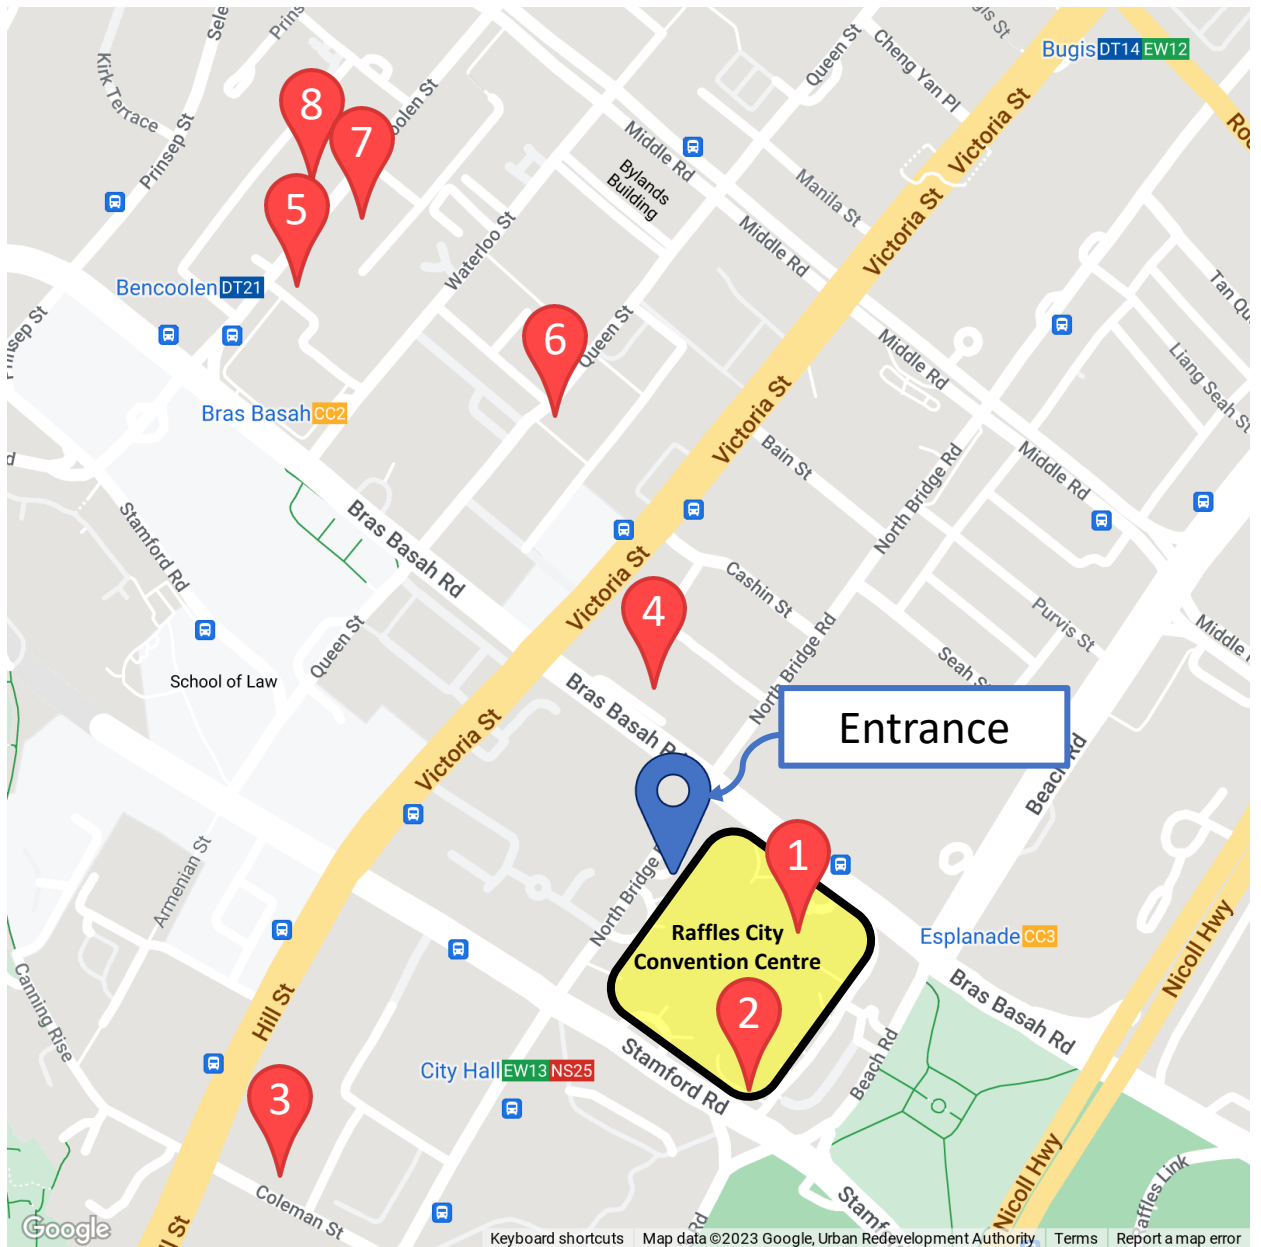

Map of hotels and convention centre

- 1) Fairmont Singapore
- 2) Swissotel The Stamford
- 3) Grand Park City Hall
- 4) Carlton Hotel Singapore
- 5) 30 Bencoolen
- 6) Hotel Royal @ Queens
- 7) V Hotel Bencoolen
- 8) Hotel Mi Bencoolen

Upon arriving at Raffles City, you will see the restaurant 'Brotzeit', then proceed right towards Raffles City Entrance

Head into Raffles City

Proceed down corridor

Lululemon will be at the end of the corridor
Proceed towards the set of escalators

Follow the signage

Continue left according to the signage towards Convention Centre

Upon reaching COS, follow the signage and continue straight towards convention centre (towards Rolex)

At Rolex, turn left into the alley (Peacock Alley)
Head to the end of the alley

At the end of Peacock Alley, turn right (toward Swissotel Lobby) and
proceed down the corridor

Turn right at the end of the corridor and proceed up the escalators
(Escalators beside TWG)

Proceed up another set of escalators to arrive at Raffles City
Convention Centre